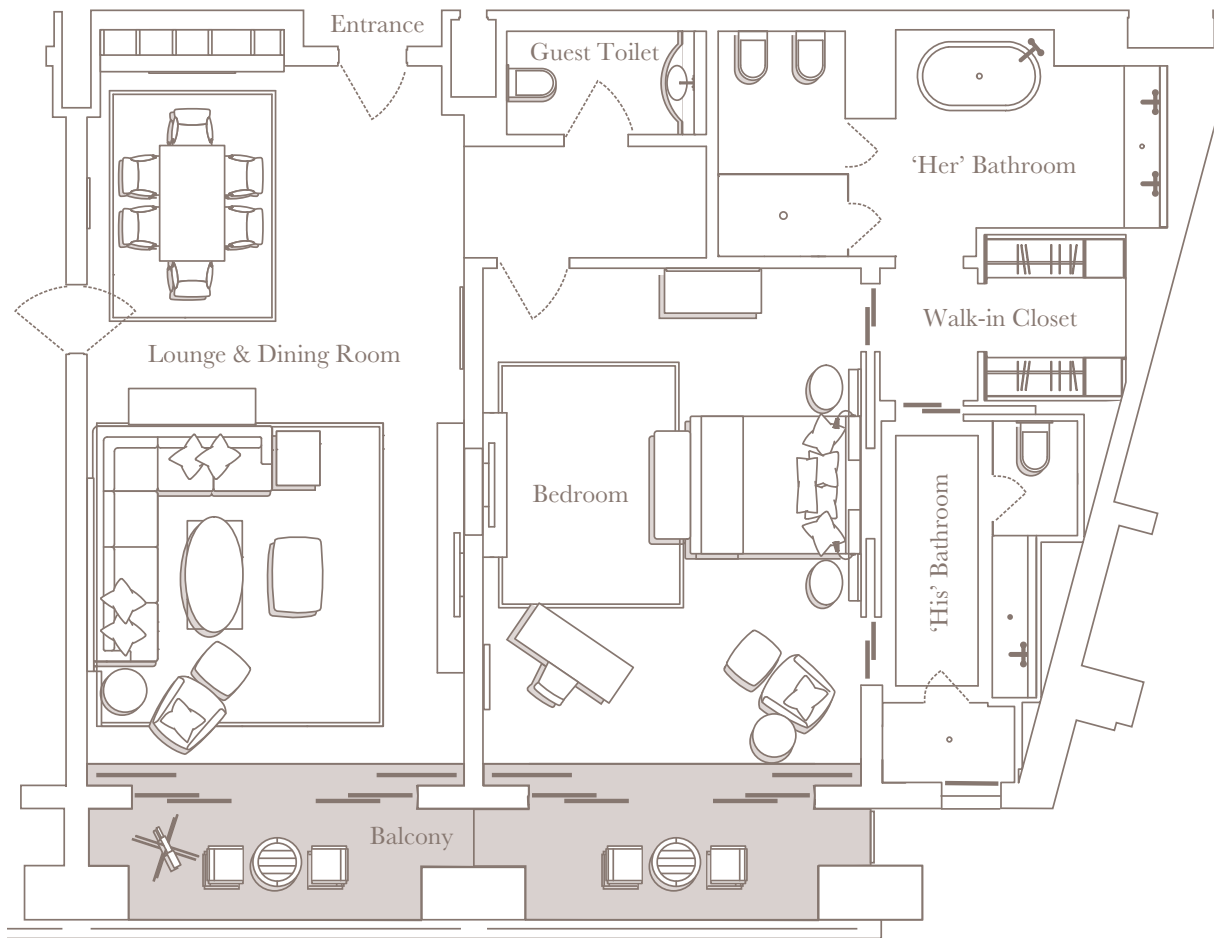

One&Only

CAPE TOWN
South Africa

ONE-BEDROOM MARINA GRAND SUITE

TABLE MOUNTAIN